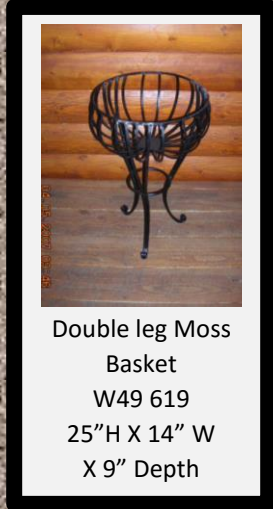

Moss Basket
W49 850 17" W
W49 851 20" W
W49 852 24" W
Hooks sold separately
Hanger Hooks
W49 854 32"L
W49 855 18"L

Wall Scroll Planter
W49 605/R
30"H X 12"W X 7" Deep

MOSS PLANTERS

www.gardengalleryironworks.net 1-800-452-5266

Moss Plant Stand
W49 620
24" H X 17" Diameter

Custom Baskets Available
By Special Order

Urn Plant Stand
W49 623
Fits a #7
Anderson Pot

Urn Basket
Plant Stand
W49 621
40" Height

Double leg Moss
Basket
W49 619
25" H X 14" W
X 9" Depth