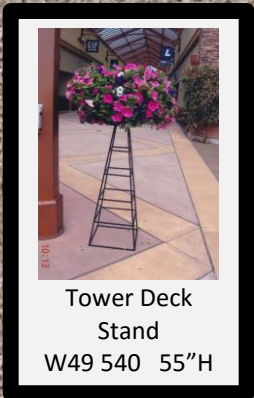

Hanging Umbrella
W49 643

Extended Bracket
For Umbrella
W49 187

PLANT STANDS

www.gardengalleryironworks.net 1-800-452-5266

Stands for #10 Anderson Pots

Four Leg Deck Stand
W49 545 56"H

Craftsman Deck Stand
W49 555 55"H

Contemporary
Deck Stand
W49 560 56"H

Tower Deck
Stand
W49 540 55"H

Hexagon Deck
Stand
W49 550 55"H

DECK STANDS

www.gardengalleryironworks.net 1-800-452-5266

Stands for Dillen Cordova Pots

Small 4 leg Deck Stand
W49 629
42" Height
Holds 12" or 14"
Dillen Cordova Pot