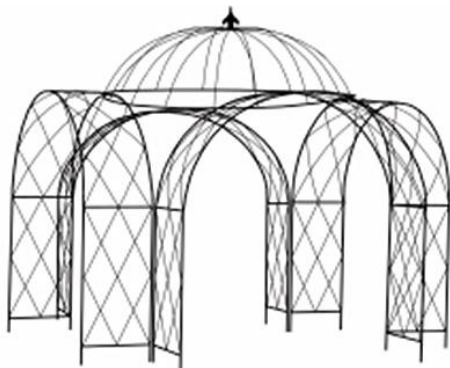

Holds 7" X 17" Sign

50" Height

Event Sign

W49 248

89" Height

Holds 7" X 17" Sign

14" X 30" Banner

GAZEBOS

www.gardengalleryironworks.net 1-800-452-5266

French Gazebo
W49 764 150 "H
8' Diameter

Crown Top Gazebo
W49 753

Deluxe 4 Opening Gazebo
W49 766 48" Opening 7 1/2' W' X 10'H
W49 767 60" Opening 8 1/2' W X 10'H