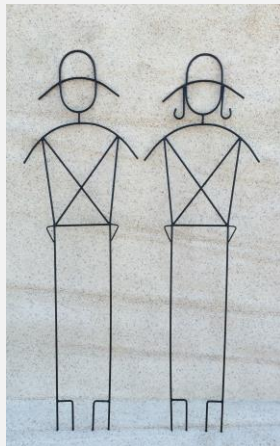

55" H X 13" W

2 Loop English Fence

W49 491

55" H X 31" W

SUPPORTS

www.gardengalleryironworks.net 1-800-452-5266

Scroll Clematis Ladder
W49 383

Scarecrow Girl
W49 784 48" Height
Scarecrow Boy
W49 785 48" Height

Clematis Ladder
W49 384

Scarecrow Woman
W49 783 75" Height
Scarecrow Man
W49 782 75" Height
Base W49 786

PLANT SUPPORTS

www.gardengalleryironworks.net 1-800-452-5266

Dahlia Support
W49 387/R
Height? Diameter