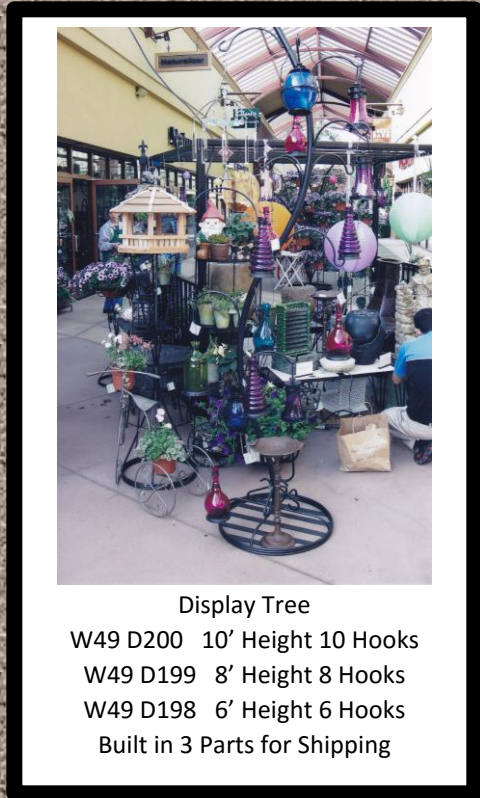

DISPLAYS

www.gardengalleryironworks.net 1-800-452-5266

Display Tree

W49 D200 10' Height 10 Hooks

W49 D199 8' Height 8 Hooks

W49 D198 6' Height 6 Hooks

Built in 3 Parts for Shipping