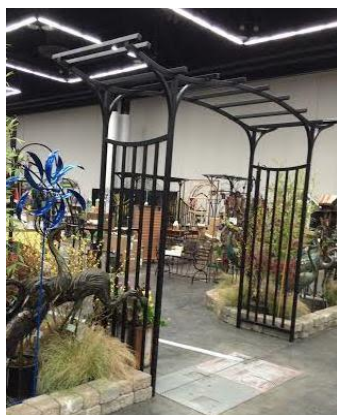

Portal Arbor
W49 773/R 88"H X 108" W X 18" D
W49 774/R 106"H X 144" W X 36" D

ARBORS

www.gardengalleryironworks.net 1-800-452-5266

Patio Arbor 8' Height
W49 787 5' Opening
W49 788 6' Opening
W49 789 8' Opening
W49 790 10' Opening

Event Arbor with Gate 8'H
W49 787G 5' Opening
W49 788G 6' Opening
W49 789G 8' Opening
W49 790G 10' Opening

Pergola Arbor 9 Height
W49 779 6' Opening

ARBORS

www.gardengalleryironworks.net 1-800-452-5266

Scroll Arbor