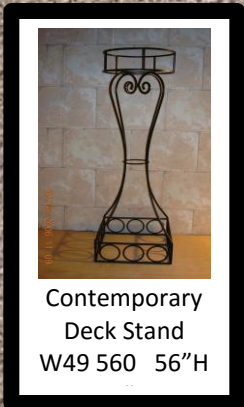

Hanging Umbrella
W49 643

Extended Bracket
For Umbrella
W49 187

PLANT STANDS

www.gardengalleryironworks.net 1-800-452-5266

Stands for #10 Anderson Pots

Four Leg Deck Stand
W49 545 56"H

Craftsman Deck Stand
W49 555 55"H

Contemporary
Deck Stand
W49 560 56"H

Tower Deck
Stand
W49 540 55"H

Hexagon Deck
Stand
W49 550 55"H

DECK STANDS

www.gardengalleryironworks.net 1-800-452-5266

Stands for Dillen Cordova Pots

Small 4 leg Deck Stand
W49 629
42" Height
Holds 12" or 14"
Dillen Cordova Pot

Small Tower Deck Stand
W49 628
36" Height

Small Contemporary Deck Stand
W49 632
42" Height
Holds 12" or 14" Dillen Pot

Small Hexagon Deck Stand
W49 630
50" Height
Holds 12" or 14"
Dillen Pot

Small Craftsman Deck Stand
W49 631
36" Height
Holds 14" Cordova or 15" Color Pot